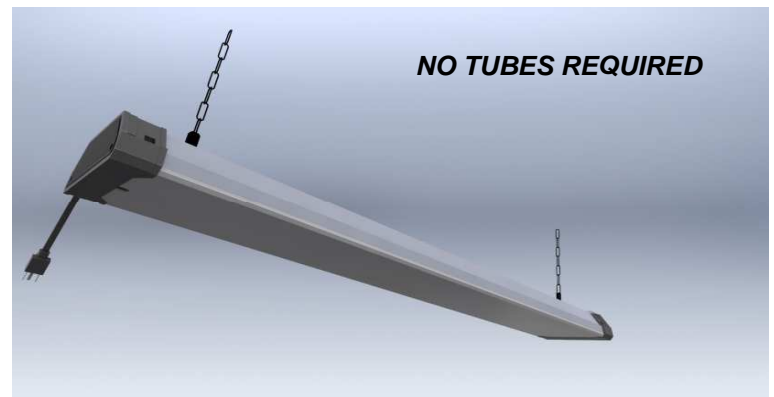

## Tread Tubelss Shoplights

Model: PES120LED7.5

### Features

- 40W efficient LED Tubeless Shoplight
- Advanced LED technology with unique quality structural design
- Significant energy saving & reduction in electricity bills
- Replaces 64 Watts Fluorescent T8 shoplight.
- Long life and superior performance
- More than 50,000 hours of rated life
- Environmentally friendly produces smooth light without heat
- Suitable for indoor applications like garages, factories, warehouses, residential, and commercial facilities.
- 5 years warranty

### Fixture Specifications

- Fully assembled LED fixture with no tubes
- White frosted PS diffuser included
- Galvanized Steel structure
- Suitable for dry/indoor places
- 5 years warranty
- Ultra light weight for easy transportation and installation
- Durable plastic end caps
- Easy Pull chain switch
- Hanging chain included
- 5 foot cord & Plug
- Dimensions: 7 1/2"W x 2 3/4"H x 45"L