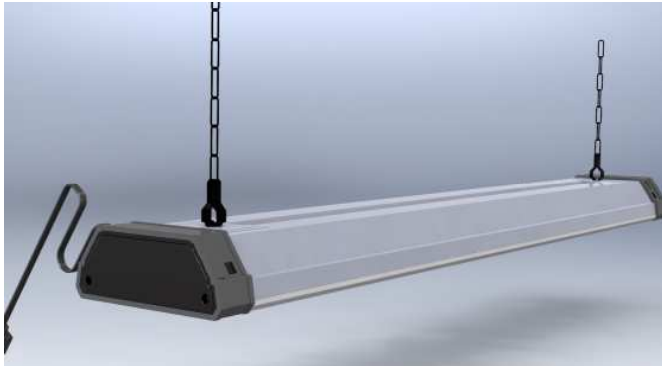

## Tread Tubelss Shoplights

Model: PES120LED7.5

### Features

- 40W efficient LED Tubeless Shoplight
- Advanced LED technology with unique quality structural design
- Significant energy saving & reduction in electricity bills
- Replaces 64 Watts Fluorescent T8 shoplight.
- Long life and superior performance
- More than 50,000 hours of rated life
- Environmentally friendly produces smooth light without heat
- Suitable for indoor applications like garages, factories, warehouses, residential, and commercial facilities.
- 5 years warranty

### Fixture Specifications

- Fully assembled LED fixture with no tubes
- White frosted PS diffuser included
- Galvanized Steel structure
- Suitable for dry/indoor places
- 5 years warranty
- Ultra light weight for easy transportation and installation
- Durable plastic end caps
- Easy Pull chain switch
- Hanging chain included
- 5 foot cord & Plug
- Dimensions: 7 1/2"W x 2 3/4"H x 45"L