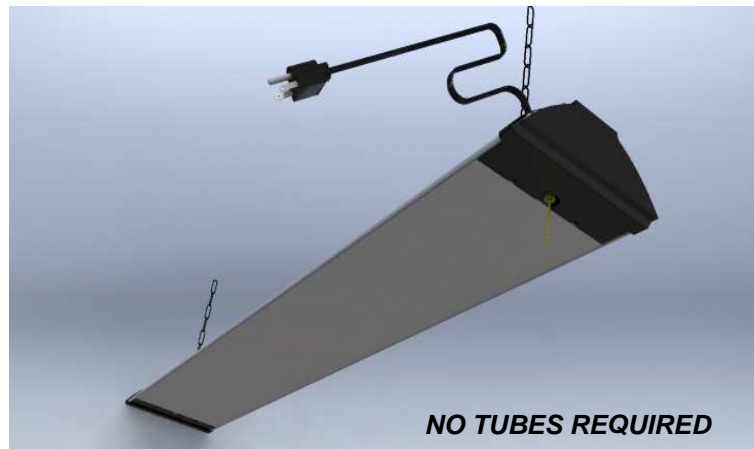

Tread Tubeless Shoplights

Model: PES120LED-PPS1

Features

- 48W efficient LED Tubeless Shoplight
- Advanced LED technology with unique quality structural design
- Significant energy saving & reduction in electricity bills
- Replaces 64 Watts Fluorescent T8 shoplight
- Long life and superior performance
- More than 50,000 hours of rated life
- Environmentally friendly produces uniform light without heat
- Suitable for indoor applications like garages, factories, warehouses, residential, and commercial facilities
- 5 years warranty

Fixture Specifications

- Fully assembled LED T8 fixture with no Tubes required
- White frosted diffuser with integrated LEDs
- High quality LED Driver
- Fully painted grey reflector
- Inner layer is painted white
- Suitable for dry/indoor places
- 5 years warranty
- Ultra light weight for easy transportation and installation
- Durable plastic end caps
- Pull chain switch and hanging chains are included
- 5 foot Cord & Plug
- Dimensions: 8.50"W x 2.88"H x 47.75"L
- UL, cUL, and FCC approved
- Available with OR without Energy Star