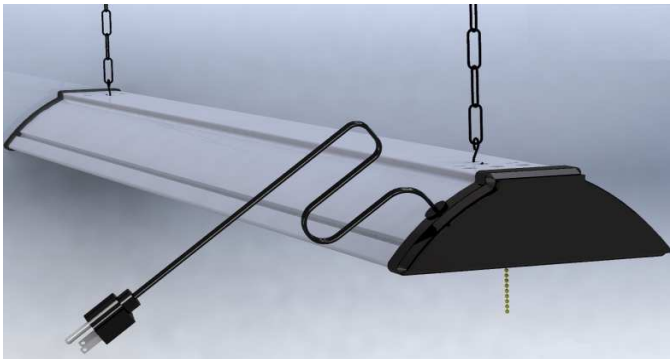

Tread Tubeless Shoplights

Model: PES120LED-PPS1

Features

- 48W efficient LED Tubeless Shoplight
- Advanced LED technology with unique quality structural design
- Significant energy saving & reduction in electricity bills
- Replaces 64 Watts Fluorescent T8 shoplight
- Long life and superior performance
- More than 50,000 hours of rated life
- Environmentally friendly produces uniform light without heat
- Suitable for indoor applications like garages, factories, warehouses, residential, and commercial facilities
- 5 years warranty

Fixture Specifications

- Fully assembled LED T8 fixture with no Tubes required
- White frosted diffuser with integrated LEDs
- High quality LED Driver
- Fully painted grey reflector
- Inner layer is painted white
- Suitable for dry/indoor places
- 5 years warranty
- Ultra light weight for easy transportation and installation
- Durable plastic end caps
- Pull chain switch and hanging chains are included
- 5 foot Cord & Plug
- Dimensions: 8.50"W x 2.88"H x 47.75"L
- UL, cUL, and FCC approved
- Available with OR without Energy Star