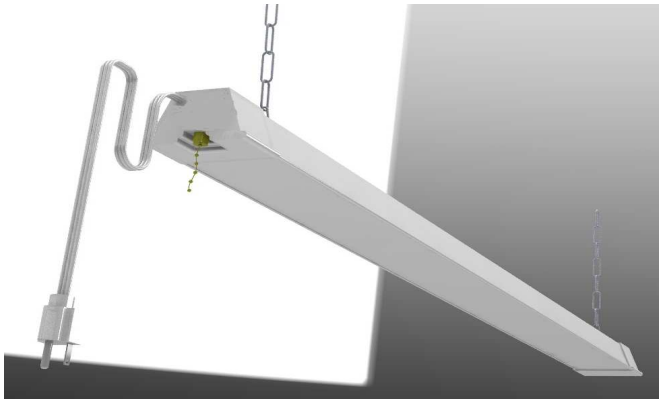

Tubeless Shoplight

Model: PES120LED-LMW

Features

- 40W efficient LED Tubeless Shoplight
- Advanced LED technology with unique quality structural design
- Significant energy saving & reduction in electricity bills
- Replaces 64 Watts Fluorescent T8 shoplight
- Long life and superior performance
- More than 50,000 hours of rated life
- Environmentally friendly produces uniform light without heat
- Suitable for indoor applications like garages, factories, warehouses, residential, and commercial facilities
- 5 years warranty

Fixture Specifications

- Fully assembled LED T8 fixture with no Tubes required
- White frosted diffuser with integrated LEDs
- High quality LED Driver
- Galvanized Steel structure
- Outer layer is smooth painted steel in white color
Other colors are available upon request
- Inner layer is painted white
- Suitable for dry/indoor places
- 5 years warranty
- Ultra light weight for easy transportation and installation
- Durable plastic end caps
- Pull chain switch and hanging chains are included
- 5 foot Cord & Plug
- Dimensions: 3.34"W x 1.79"H x 46"L
- UL, cUL, and FCC (Pending)
- Available with OR without Energy Star